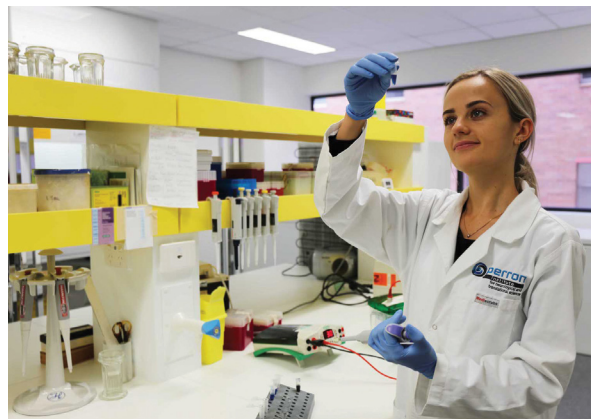

THE PERRON INSTITUTE

As part of our social responsibility strategy, Prime Global Logistics have been proudly supporting the Perron Institute.

The Perron Institute is a leader in delivering research outcomes to the international community. The research institute's focus is the cause, diagnosis, and treatment of neurological and neuromuscular disorders. Transforming results from the lab into community benefit, through discoveries and treatments is what we set out to achieve – safely and as quickly as possible.